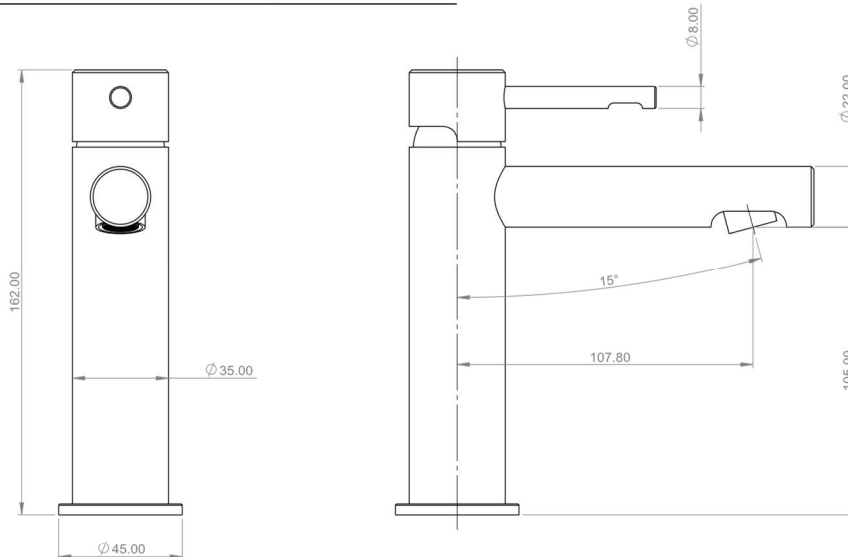

## HAKK

Basin Mixer

Waste Included

CODE	Chrome		UBR0182
	Matt Black		UBR0183
	Brushed Gold		UBR0184
	Brushed Nickel		UBR0185
MATERIAL	Brass		
FIXINGS	Supplied		
FLOW RATE	<ul style="list-style-type: none"> <li>5 l/min flow restrictor pre-fitted</li> <li>Min operating pressure 1 bar</li> </ul>		
FEATURES	<ul style="list-style-type: none"> <li>Pre-fitted 10bar flexible hose</li> <li>Cold – start cartridge</li> </ul>		

Bar	Litres per Min
0.1	0.87
0.3	1.60
0.5	2.08
1	3.05
2	4.46
3	5.00