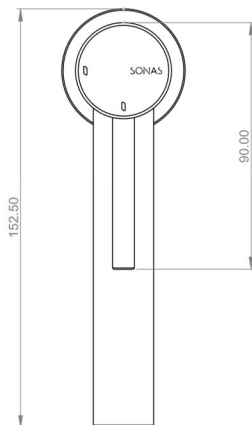

## HAKK

Basin Mixer

Waste Included

CODE	Chrome		UBR0182
	Matt Black		UBR0183
	Brushed Gold		UBR0184
	Brushed Nickel		UBR0185
MATERIAL	Brass		
FIXINGS	Supplied		
FLOW RATE	<ul style="list-style-type: none"> <li>5 l/min flow restrictor pre-fitted</li> <li>Min operating pressure 1 bar</li> </ul>		
FEATURES	<ul style="list-style-type: none"> <li>Pre-fitted 10bar flexible hose</li> <li>Cold – start cartridge</li> </ul>		

Bar	Litres per Min
0.1	0.87
0.3	1.60
0.5	2.08
1	3.05
2	4.46
3	5.00