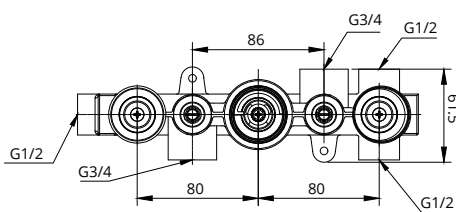

ALITA

Round Triple Control · 3 Outlet Valve

CODE QRSV33CP

MATERIAL Brass

APPROVALS EN-1111-2017

FLOW RATES OPEN OUTLET

Bar	Litres per min
0.5	9.6
1	14.1
2	20.5
3	24.8
4	28.3
5	32