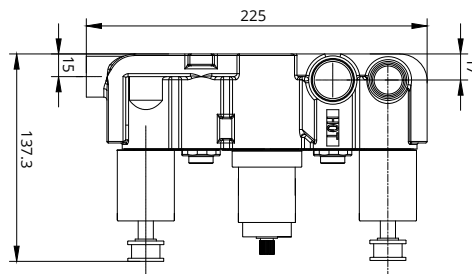

ALITA

Round Triple Control · 3 Outlet Valve

CODE QRSV33CP

MATERIAL Brass

APPROVALS EN-1111-2017

FLOW RATES OPEN OUTLET

Bar	Litres per min
0.5	9.6
1	14.1
2	20.5
3	24.8
4	28.3
5	32