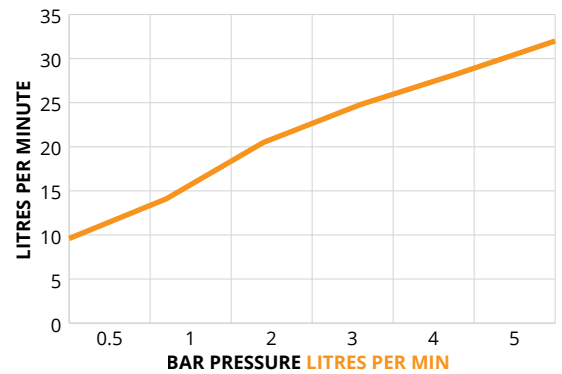

ALITA

Round Triple Control · 3 Outlet Valve

CODE QRSV33CP

MATERIAL Brass

APPROVALS EN-1111-2017

FLOW RATES OPEN OUTLET

Bar	Litres per min
0.5	9.6
1	14.1
2	20.5
3	24.8
4	28.3
5	32