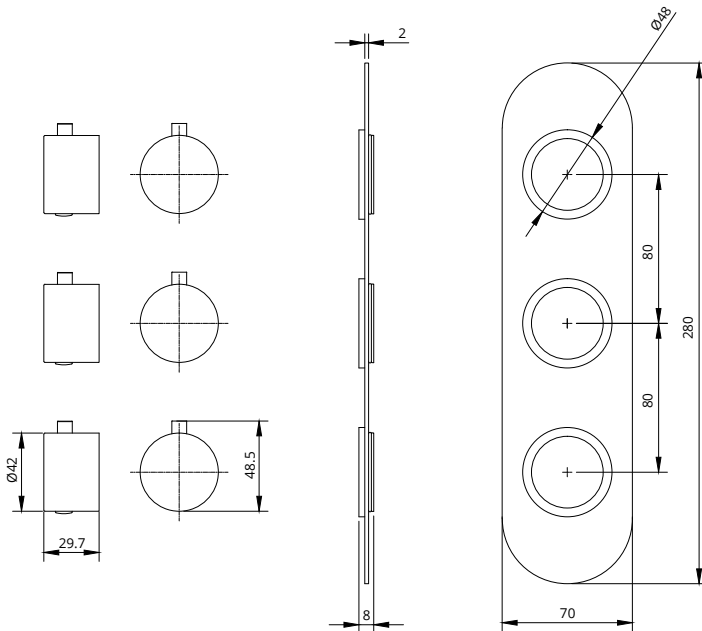

ALITA

Round Triple Control · 3 Outlet Valve

CODE QRSV33CP

MATERIAL Brass

APPROVALS EN-1111-2017

FLOW RATES OPEN OUTLET

Bar	Litres per min
0.5	9.6
1	14.1
2	20.5
3	24.8
4	28.3
5	32