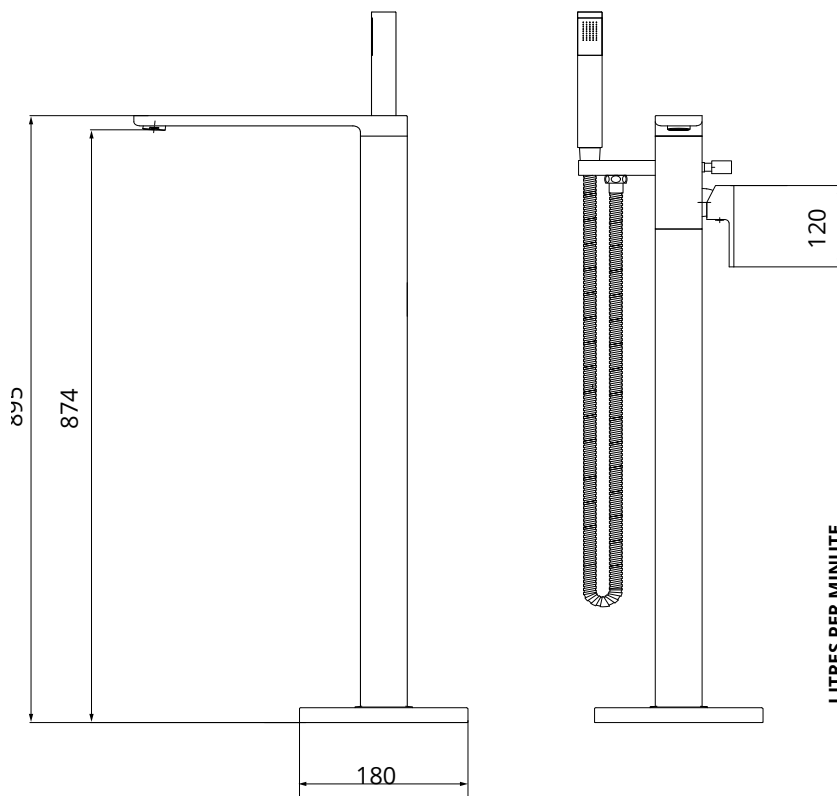

CONTOUR

Floor Standing Bath Shower Mixer

CODE	Chrome		CCC001
	Matt Black		UBR0065
	Brushed Gold		UBR0087
MATERIAL	Brass		

Bar	Litres per min
0.5	11.5
1	15.1
2	18.2
3	20.6