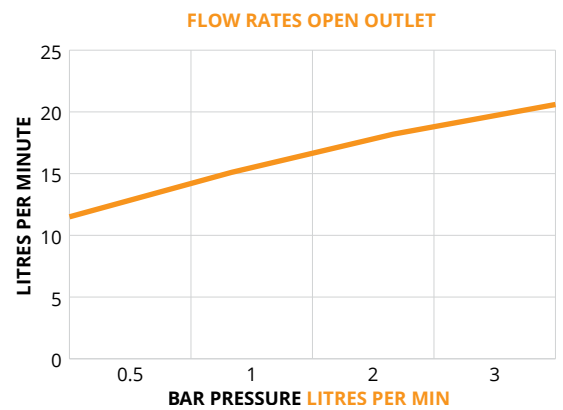

CONTOUR

Floor Standing Bath Shower Mixer

CODE	Chrome		CCC001
	Matt Black		UBR0065
	Brushed Gold		UBR0087
MATERIAL	Brass		

Bar	Litres per min
0.5	11.5
1	15.1
2	18.2
3	20.6