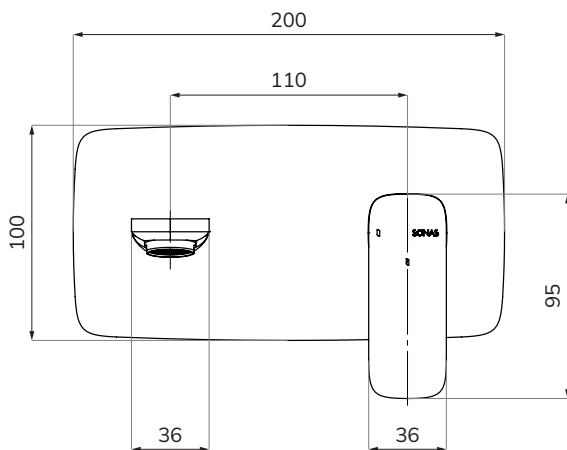

INEZ

Wall Mounted Basin Mixer

CODE	Chrome		UBR0230
	Matt Black		UBR0231
	Brushed Gold	 	UBR0232
	Brushed Nickel	 	UBR0233
MATERIAL	Brass		
FIXINGS	Supplied		
FLOW RATE	5 l/min flow restrictor pre-fitted Min operating pressure 1 bar		
FEATURES	Cold – start cartridge		

Bar	Litres per Min
0.5	2.46
1	3.30
2	4.40
3	4.60
4	4.40
5	4.50

FLOW RATES