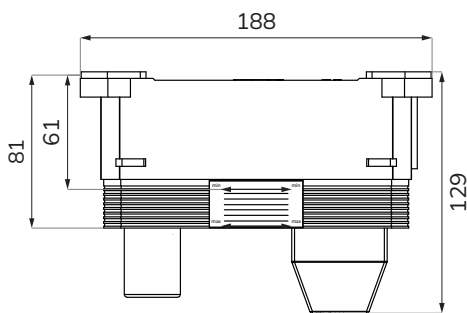

INEZ

Wall Mounted Basin Mixer

CODE	Chrome		UBR0230
	Matt Black		UBR0231
	Brushed Gold	 	UBR0232
	Brushed Nickel	 	UBR0233
MATERIAL	Brass		
FIXINGS	Supplied		
FLOW RATE	5 l/min flow restrictor pre-fitted Min operating pressure 1 bar		
FEATURES	Cold – start cartridge		

Bar	Litres per Min
0.5	2.46
1	3.30
2	4.40
3	4.60
4	4.40
5	4.50

FLOW RATES