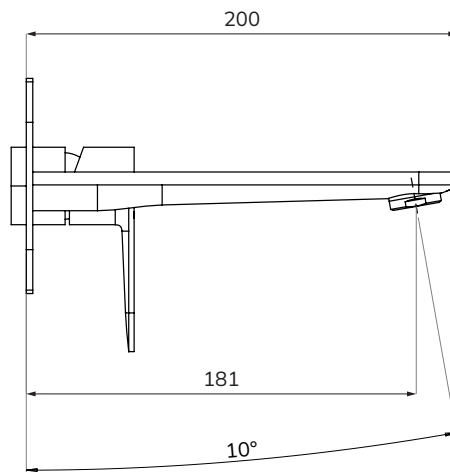

INEZ

Wall Mounted Basin Mixer

CODE	Chrome		UBR0230
	Matt Black		UBR0231
	Brushed Gold	 	UBR0232
	Brushed Nickel	 	UBR0233
MATERIAL	Brass		
FIXINGS	Supplied		
FLOW RATE	5 l/min flow restrictor pre-fitted Min operating pressure 1 bar		
FEATURES	Cold – start cartridge		

Bar	Litres per Min
0.5	2.46
1	3.30
2	4.40
3	4.60
4	4.40
5	4.50

FLOW RATES