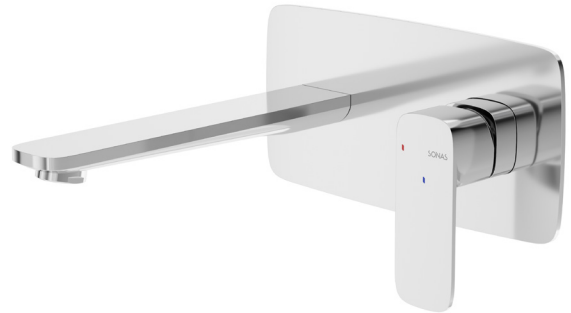

INEZ

Wall Mounted Basin Mixer

CODE	Chrome		UBR0230
	Matt Black		UBR0231
	Brushed Gold	 	UBR0232
	Brushed Nickel	 	UBR0233
MATERIAL	Brass		
FIXINGS	Supplied		
FLOW RATE	5 l/min flow restrictor pre-fitted Min operating pressure 1 bar		
FEATURES	Cold – start cartridge		