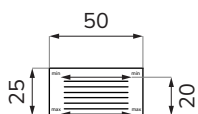

INEZ

Wall Mounted Basin Mixer

CODE	Chrome		UBR0230
	Matt Black		UBR0231
	Brushed Gold	 	UBR0232
	Brushed Nickel	 	UBR0233
MATERIAL	Brass		
FIXINGS	Supplied		
FLOW RATE	5 l/min flow restrictor pre-fitted Min operating pressure 1 bar		
FEATURES	Cold – start cartridge		

Bar	Litres per Min
0.5	2.46
1	3.30
2	4.40
3	4.60
4	4.40
5	4.50

FLOW RATES