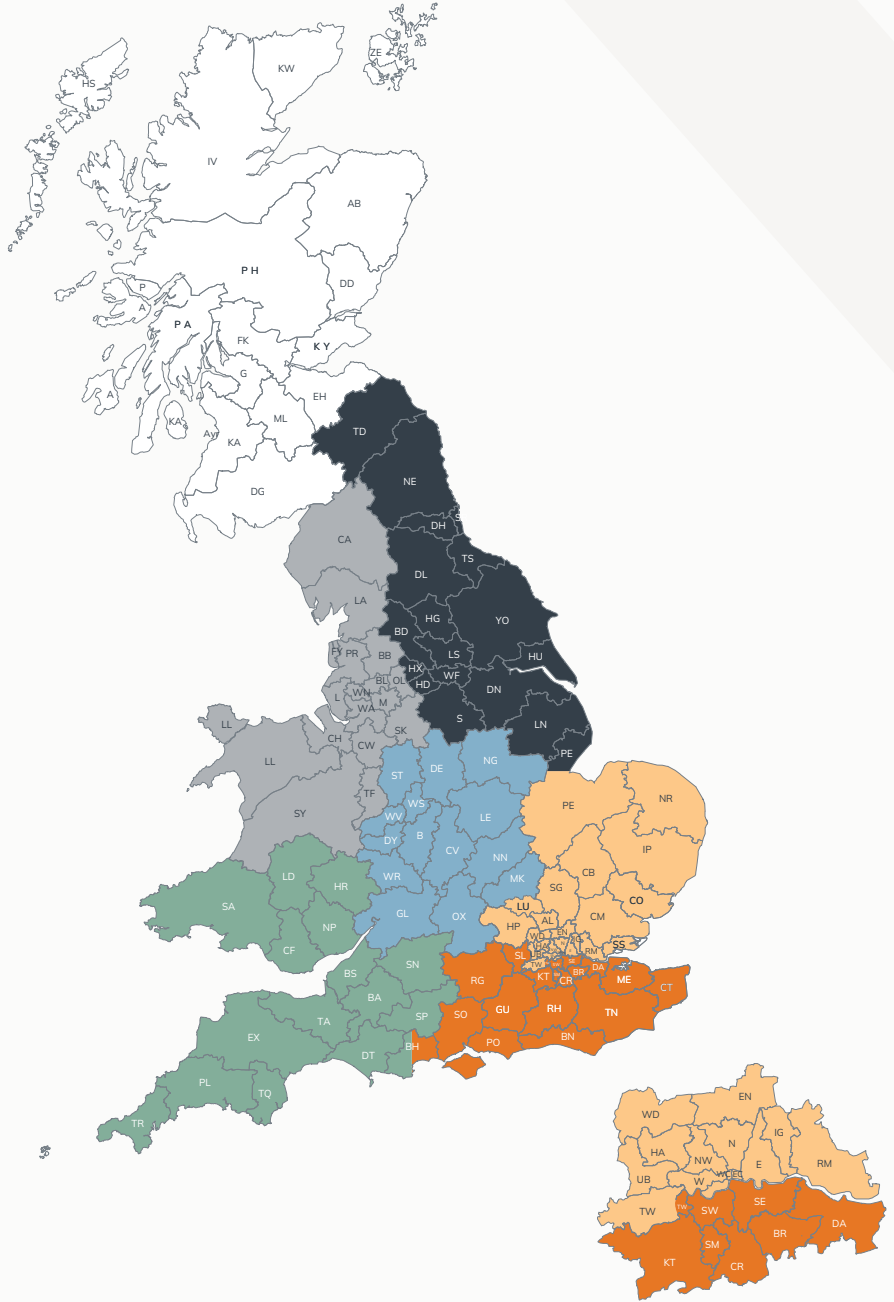

PAUL HARRIS

North West
☎ +44 7932 374 225

LEON VARRIER

North East
☎ +44 7535 183 946

DANIEL GALE

Midlands
☎ +44 7432 400851

DOUG JONES

Anglia / North Greater London
☎ +44 7932 374 219

PETER VAUGHAN

South West
☎ +44 7961 900 619

CHRIS BOSHER

South East
☎ +44 7535 183 926

- | | | | | |
|----------------|------------------------|----------------------|----------------------|------------------------|
| AL St Albans | DE Derby | L Liverpool | PL Plymouth | TA Taunton |
| B Birmingham | DH Durham | LA Lancaster | PO Portsmouth | TD Galashiels |
| BA Bath | DL Darlington | LD Llandrindod Wells | PR Preston | TF Telford |
| BB Blackburn | DN Doncaster | LE Leicester | RG Reading | TN Tonbridge Wells |
| BD Bradford | DT Dorchester | LL Llandudno | RH Redhill | TN Tonbridge Wells |
| BH Bournemouth | DY Dudley | LN Lincoln | RM Romford | TQ Torquay |
| BL Bolton | E East London | LS Leeds | S Sheffield | TR Truro |
| BN Brighton | EC East Central London | LU Luton | SA Swansea | TS Cleveland |
| BR Bromley | EN Enfield | M Manchester | SE South East London | TW Twickenham |
| BS Bristol | FY Blackpool | ME Rochester | SG Stevenage | UB Southall |
| CA Carlisle | GL Gloucester | MK Milton Keynes | SK Stockport | W West London |
| CB Cambridge | HA Harrow | N North London | SL Slough | WA Warrington |
| CF Cardiff | HD Huddersfield | NE Newcastle-u-Tyne | SM Sutton | WC West Central London |
| CH Chester | HG Harrogate | NG Nottingham | SN Swindon | WD Watford |
| CM Chelmsford | HP Hemel Hempstead | NN Northampton | SO Southampton | WF Wakefield |
| CO Colchester | IG Ilford | NP Newport | SP Salisbury | WN Wigan |
| CR Croydon | IP Ipswich | NR Norwich | SR Sunderland | WR Worcester |
| CT Canterbury | KT Kingston-u-Thames | NW North West London | SS Southend-on-Sea | WV Wolverhampton |
| CV Coventry | | OL Oldham | ST Stoke-on-Trent | YO York |
| CW Crewe | | OX Oxford | SW South West London | WS Walsall |
| DA Dartford | | PE Peterborough | | |